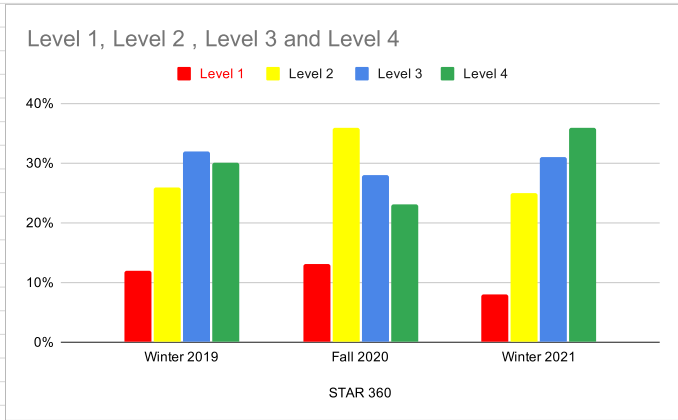

STAR 360	Level 1	Level 2	Level 3	Level 4
Winter 2019	12%	26%	32%	30%
Fall 2020	13%	36%	28%	23%
Winter 2021	8%	25%	31%	36%

BAS	Proficient	Not Proficient
Winter 2020 (K-3)	70%	30%
Fall 2020	43%	57%
Winter 2021	55%	45%

STAR 360-Math	Level 1	Level 2	Level 3	Level 4
Winter 2019	12%	31%	37%	20%
Fall 2020	29%	39%	23%	10%
Winter 2021	30%	28%	33%	10%