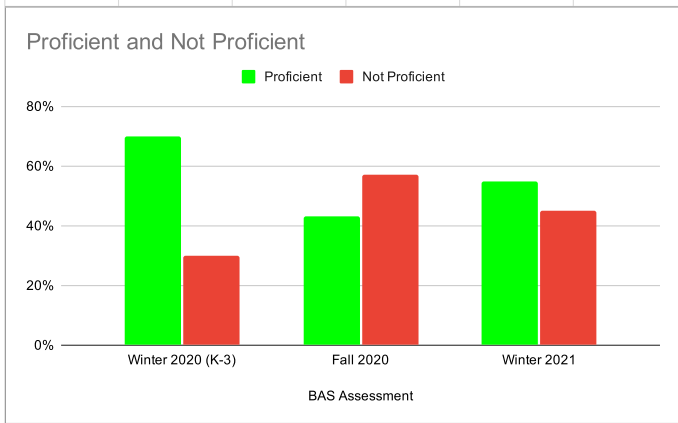

STAR 360	Level 1	Level 2	Level 3	Level 4
Winter 2019	12%	26%	32%	30%
Fall 2020	13%	36%	28%	23%
Winter 2021	8%	25%	31%	36%

BAS	Proficient	Not Proficient
Winter 2020 (K-3)	70%	30%
Fall 2020	43%	57%
Winter 2021	55%	45%

STAR 360-Math	Level 1	Level 2	Level 3	Level 4
Winter 2019	12%	31%	37%	20%
Fall 2020	29%	39%	23%	10%
Winter 2021	30%	28%	33%	10%